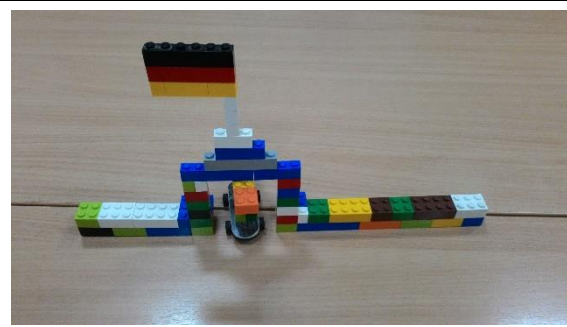

The Story of Berlin's Wall

Berlin Wall was built after Second World War.

Berlin Wall divided Germany to East and West Germany. This flag on Brandenburg Gate is German flag.

Many people were crashing Berlin Wall.

Berlin Wall was crashed in 1989 and Germany was united one year later.

Made by:
Josip Ivić, 8c

Klaudija Bogdan, 8a

Tin Plaftak, 8b